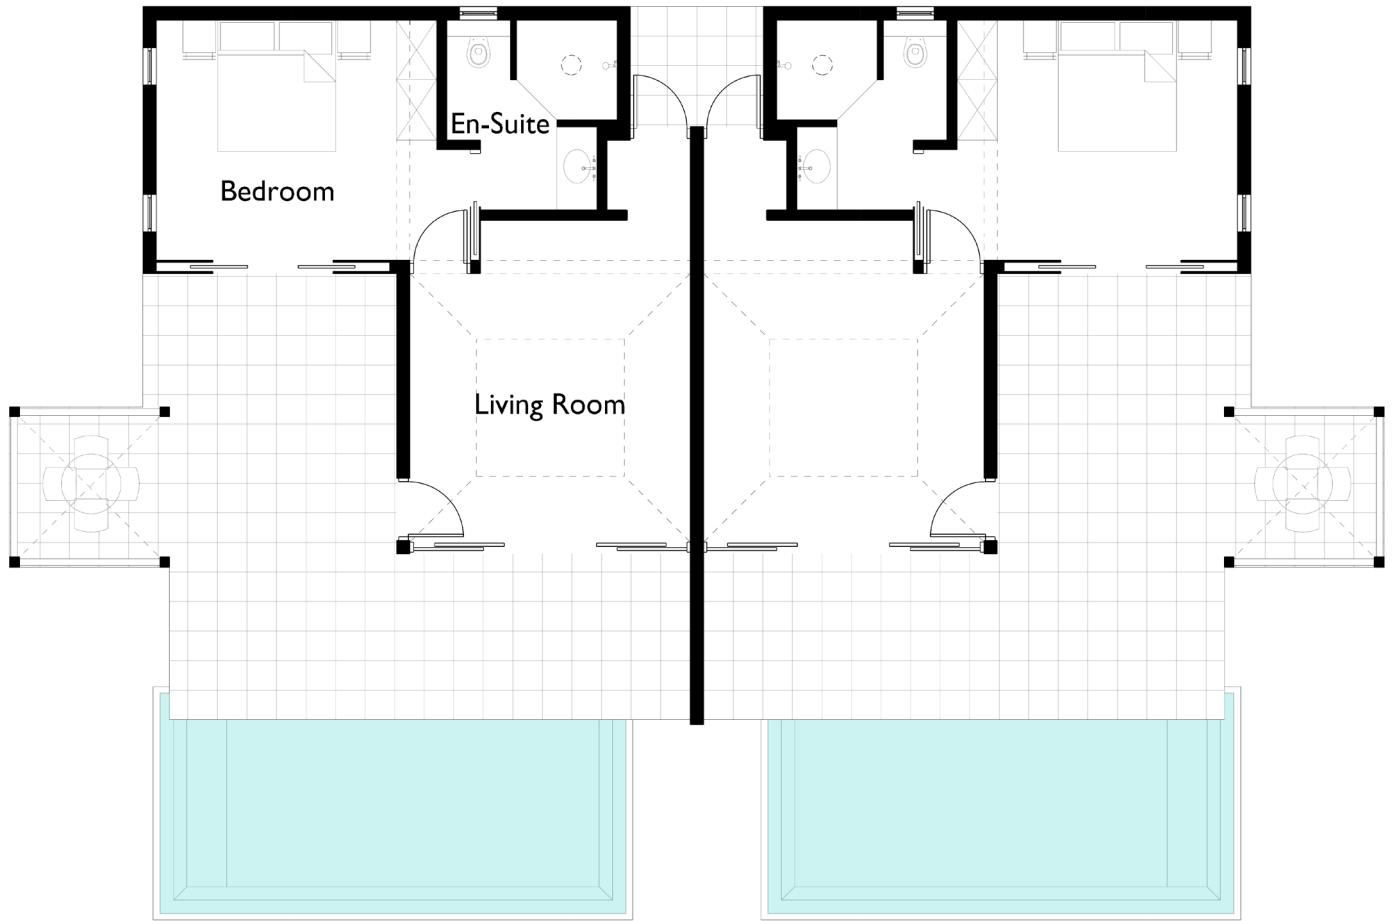

BEACH COTTAGE GROUND FLOOR

Ground Floor

Living Room	22 sqm	237 sqf
Bedroom 1	17 sqm	183 sqf
Total Internal Area	46 sqm	495 sqf
Outdoor Terrace	42 sqm	452 sqf
Pool	16 sqm	172 sqf

AREAS ARE FULLY SHOWN AND ROUNDED UP TO NEAREST WHOLE NUMBER.